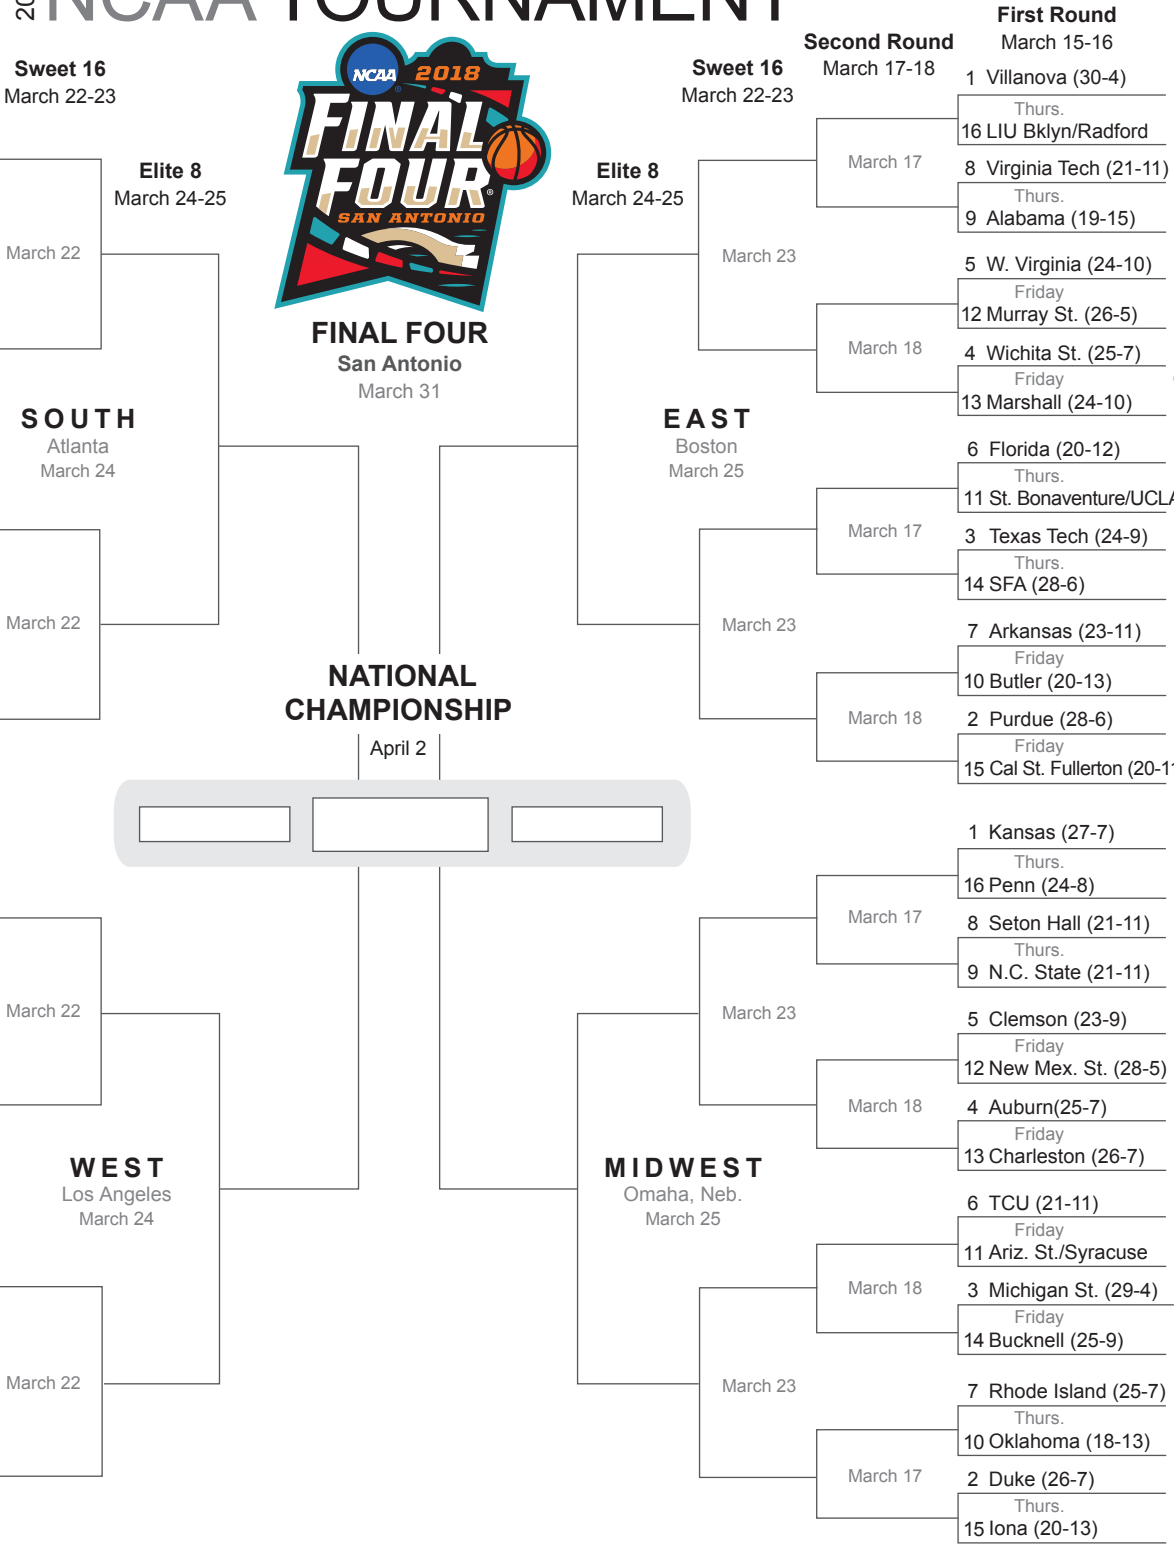

2018 NCAA TOURNAMENT

FINAL FOUR
San Antonio
March 31

NATIONAL CHAMPIONSHIP

April 2

SOUTH

Atlanta
March 24

EAST

Boston
March 25

WEST

Los Angeles
March 24

MIDWEST

Omaha, Neb.
March 25

Sweet 16
March 22-23

Sweet 16
March 22-23

Elite 8
March 24-25

Elite 8
March 24-25

First Round
March 15-16

Second Round
March 17-18

First Round
March 15-16

Second Round
March 17-18

1 Virginia (31-2)

Friday

16 UMBC (24-10)

March 18

8 Creighton (21-11)

Friday

9 Kansas St. (22-11)

5 Kentucky (24-10)

Thurs.

12 Davidson (21-11)

March 17

4 Arizona (27-7)